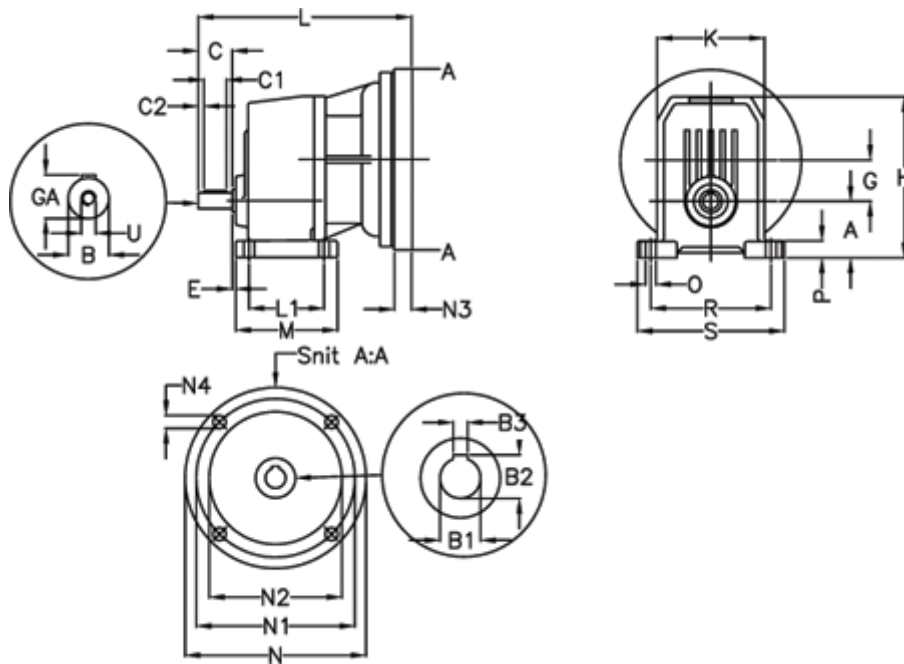

Article number: 40550400141230

Description: Single Stage Helical Gear
S 401-1,4-P80B5

Measures

A = 70	E = 23.0	M = 165.0	R = 180
B = 28	F = 8x7x50	N = 200	S = 215
B1 = 19	G = 61.7	N1 = 165	U = M8
B2 = 21.8	GA = 31.0	N2 = 130	
B3 = 6	H = 224.5	N3 = -	
C = 60	K = 155	N4 = M10x12	
C1 = 50	L = 294	O = 14	
C2 = 5	L1 = 125.0	P = 21.0	